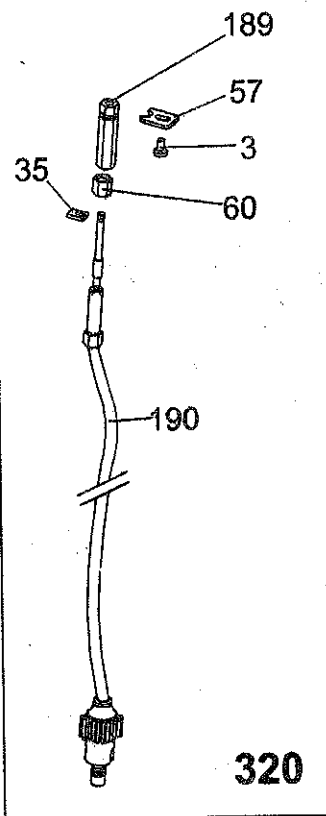

# Tank Assembly

11

Ref.No	Part No	Description	Size	Qty
3	818102	CRPH SCREW	M4x8	3
13	845042	WASHER	4.2x12x1.6	3
30	925015	VALVE BODY		1
40	925042	GASKET		1
73	925120	SELF TAPPING SCREW		2
74	925123	SPACER		1
122b	925162	LID PAD		4
124	925841	FILTER		1
148	928762	LID ASSY-FRESH WATER		1
148a	928002	LID-FRESH WATER		1
149	928763	LID ASSY-DIRTY WATER		1
149a	928041	LID-DIRTY WATER		1
290	552530057	CHANNEL-TANK-24		1
292	552580234	DIRTY WATER TANK		1
387	552580477	FRESH WATER TANK W/LABEL		1
388	552580466	TANK ASSY COMPLETE FRESH WATER-W24N		1

# Handle Assembly

15

Ref.No	Part No	Description	Size	Qty
3	818102	CRPH SCREW	M4x8	1
4	818104	CRPH SCREW	M4x12	6
11	832307	ALLEN SCREW	M6x20	2
12	844063	WASHER	6.4x18x2	4
23	922289	CABLE RETAINER		1
35	925028	CLAMP		1
52	925069	BASE-CABLE HOLDER		4
57	925082	CLAMP		1
60	925096	NUT		1
65	925106	SPRING		4
66	925107	WASHER		4
71	925115	PLUG		2
73	925120	SELF TAPPING SCREW		10
126	928766	KNOB		2
139	928014	CAP		1
146	928751	BOTTOM HANDLE		1
147	928753	TOP HANDLE		1
189	925274	SLEEVE		1
190	925509	PULL CABLE-N		1
224	925305	KNOB-CABLE HOLDER-II		2
225	925306	KNOB-CABLE HOLDER-I		2
229	925340	GUIDE		1
293	552530058	PULL HANDLE		1
294	552580262	PIPE-LH		1
295	552580263	PIPE-RH		1
315	552580265	PIPE HANDLE ASSY COMPLETE-N-RH		1
316	552580264	PIPE HANDLE ASSY COMPLETE-N-LH		1
320	552580268	TOP HANDLE w/PULL CABLE ASSY-24N		1
V4	925925	POWER CORD INDIA OTHERS		1
V4	925920	POWER CORD EUROPE		1
V4	925922	POWER CORD USA/CANADA		1
V4	925921	POWER CORD AUSTRALIA		1
V4	552590009	POWER CORD SOUTHAFRICA		1
V4	928549	POWER CORD ITALY		1
V4	925923	POWER CORD UK		1