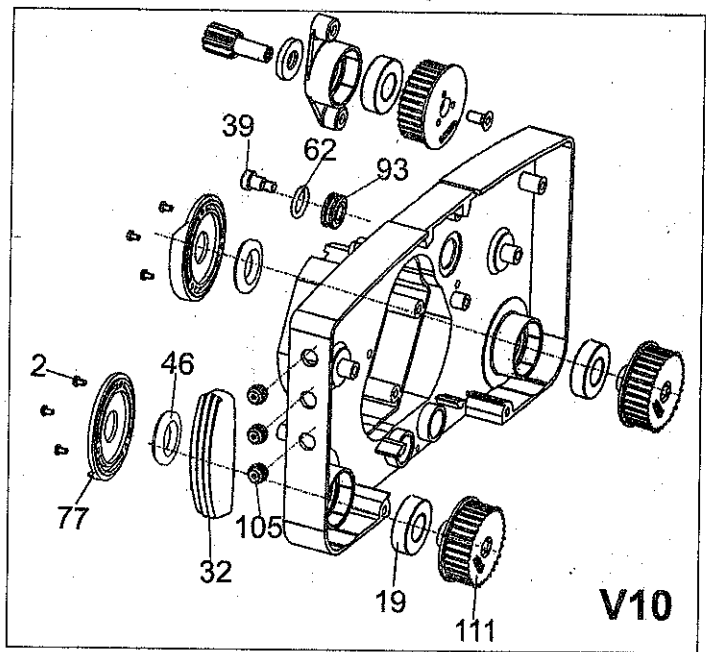

# Housing-Drive Side

5

Ref.No	Part No	Description	Size	Qty
1	814103	CSK SCREW	M4x10	4
2	818001	CRPH SCREW	M3x6	6
7	829321	CSK SCREW	M6x14	3
9	832303	ALLEN SCREW	M6x10	2
10	832305	ALLEN SCREW	M6x16	7
11	832307	ALLEN SCREW	M6x20	2
13	845042	WASHER	4.2x12x1.6	4
19	875010	BEARING	6003 2RS	9
20	875011	BEARING	608 2Z	1
24	925001	BELT	500 5 M	1
25	925002	BELT	425 5 M	1
28	925012	WASHER		2
32	925018	BUMPER		1
34	925026	BUMPER		1
39	925040	STUB AXLE		1
42	925047	BRUSH SLIDER		1
43	925048	SLIDER HOUSING		1
46	925054	SEAL		2
49	925064	PINION		1
53	925073	DRUM SPROCKET		1
59	925092	PIN		1
62	925099	O' RING		1
63	925102	SHIELD		1
73	925120	SELF TAPPING SCREW		4
77	925130	CAP		2
80	925227	GEAR HOUSING		1
83	925181	HOUSING SPROCKET		1
84	925182	SEAL		1
87	925193	GEAR LH		1
88	925194	GEAR - RH		1
92	925219	SHIELD		2
93	925220	ROLLER		1
105	925249	BUMPER SLEEVE		3
111	925804	BRUSH SPROCKET		2
114	925813	GEAR SPROCKET		2
115	925815	IDLER ASSY		1
115a	925075	SPROCKET		1
115b	925046	HUB		2
116	925816	IDLER ASSY		1
116a	925061	SLEEVE		1
260	925579	DRUM PINION ASSY		1
311	925530	GEAR HOUSING ASSY		1
V7	552580456	HOUSING ASSY DRIVE-24		1
V8	552530082	COVER		1
V10	552580458	HOUSING ASSY COMPLETE-DRIVE-24		1
V12	552580465	COVER ASSY COMPLETE-DRIVE		1