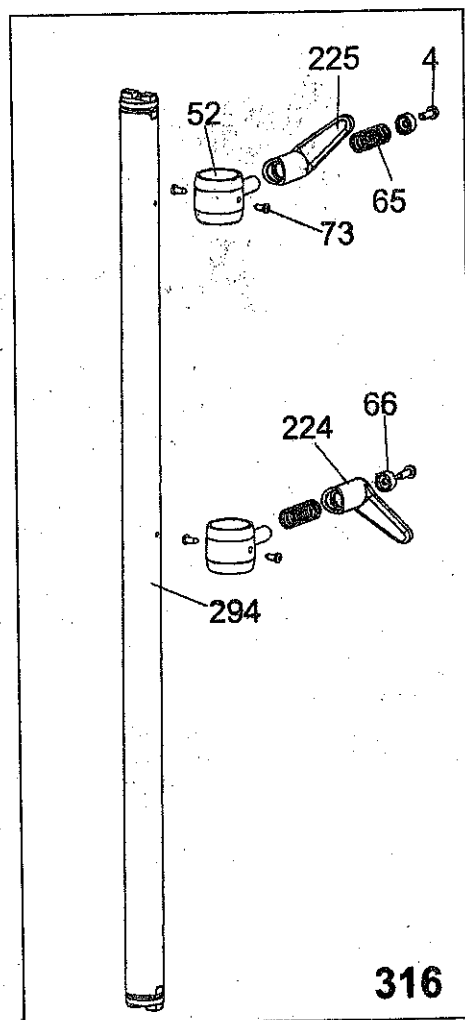

# Tank Assembly

11

Ref.No	Part No	Description	Size	Qty
3	818102	CRPH SCREW	M4x8	3
13	845042	WASHER	4.2x12x1.6	3
30	925015	VALVE BODY		1
40	925042	GASKET		1
73	925120	SELF TAPPING SCREW		2
74	925123	SPACER		1
122b	925162	LID PAD		4
124	925841	FILTER		1
148	928762	LID ASSY-FRESH WATER		1
148a	928002	LID-FRESH WATER		1
149	928763	LID ASSY-DIRTY WATER		1
149a	928041	LID-DIRTY WATER		1
290	552530057	CHANNEL-TANK-24		1
292	552580234	DIRTY WATER TANK		1
387	552580477	FRESH WATER TANK W/LABEL		1
388	552580466	TANK ASSY COMPLETE FRESH WATER-W24N		1

# Handle Assembly

15

Ref.No	Part No	Description	Size	Qty
3	818102	CRPH SCREW	M4x8	1
4	818104	CRPH SCREW	M4x12	6
11	832307	ALLEN SCREW	M6x20	2
12	844063	WASHER	6.4x18x2	4
23	922289	CABLE RETAINER		1
35	925028	CLAMP		1
52	925069	BASE-CABLE HOLDER		4
57	925082	CLAMP		1
60	925096	NUT		1
65	925106	SPRING		4
66	925107	WASHER		4
71	925115	PLUG		2
73	925120	SELF TAPPING SCREW		10
126	928766	KNOB		2
139	928014	CAP		1
146	928751	BOTTOM HANDLE		1
147	928753	TOP HANDLE		1
189	925274	SLEEVE		1
190	925509	PULL CABLE-N		1
224	925305	KNOB-CABLE HOLDER-II		2
225	925306	KNOB-CABLE HOLDER-I		2
229	925340	GUIDE		1
293	552530058	PULL HANDLE		1
294	552580262	PIPE-LH		1
295	552580263	PIPE-RH		1
315	552580265	PIPE HANDLE ASSY COMPLETE-N-RH		1
316	552580264	PIPE HANDLE ASSY COMPLETE-N-LH		1
320	552580268	TOP HANDLE w/PULL CABLE ASSY-24N		1
V4	925925	POWER CORD INDIA OTHERS		1
V4	925920	POWER CORD EUROPE		1
V4	925922	POWER CORD USA/CANADA		1
V4	925921	POWER CORD AUSTRALIA		1
V4	552590009	POWER CORD SOUTHAFRICA		1
V4	928549	POWER CORD ITALY		1
V4	925923	POWER CORD UK		1