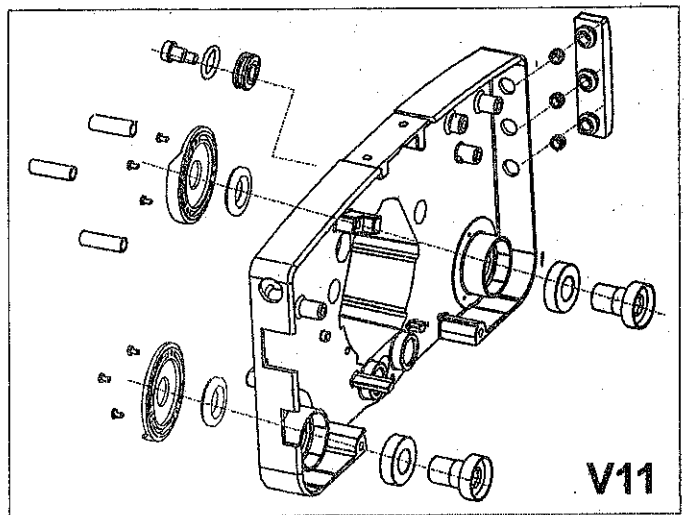

Housing-Idle Side

9

Ref.No	Part No	Description	Size	Qty
105	925249	BUMPER SLEEVE		3
106	814102	CSK SCREW	M4x8	1
129	928086	LEVER SWITCH ACT		1
131	928090	INSULATION TOP		1
132	928091	INSULATION BOTTOM		1
133	928107	NUT		1
188	925207	SLEEVE TIE ROD		3
242	925347	CLAMP WIRE		1
313	925531	ELECTRICAL ASSY-13MFD		1
V2	925534	CAPACITOR		1
V3	925166	CIRCUIT BREAKER		1
V5	552580455	HOUSING ASSY IDLE-24		1
V8	552530082	COVER		1
V11	552580457	HOUSING ASSY COMPLETE-IDLE-24		1
V13	552580464	COVER ASSY COMPLETE-IDLE		1