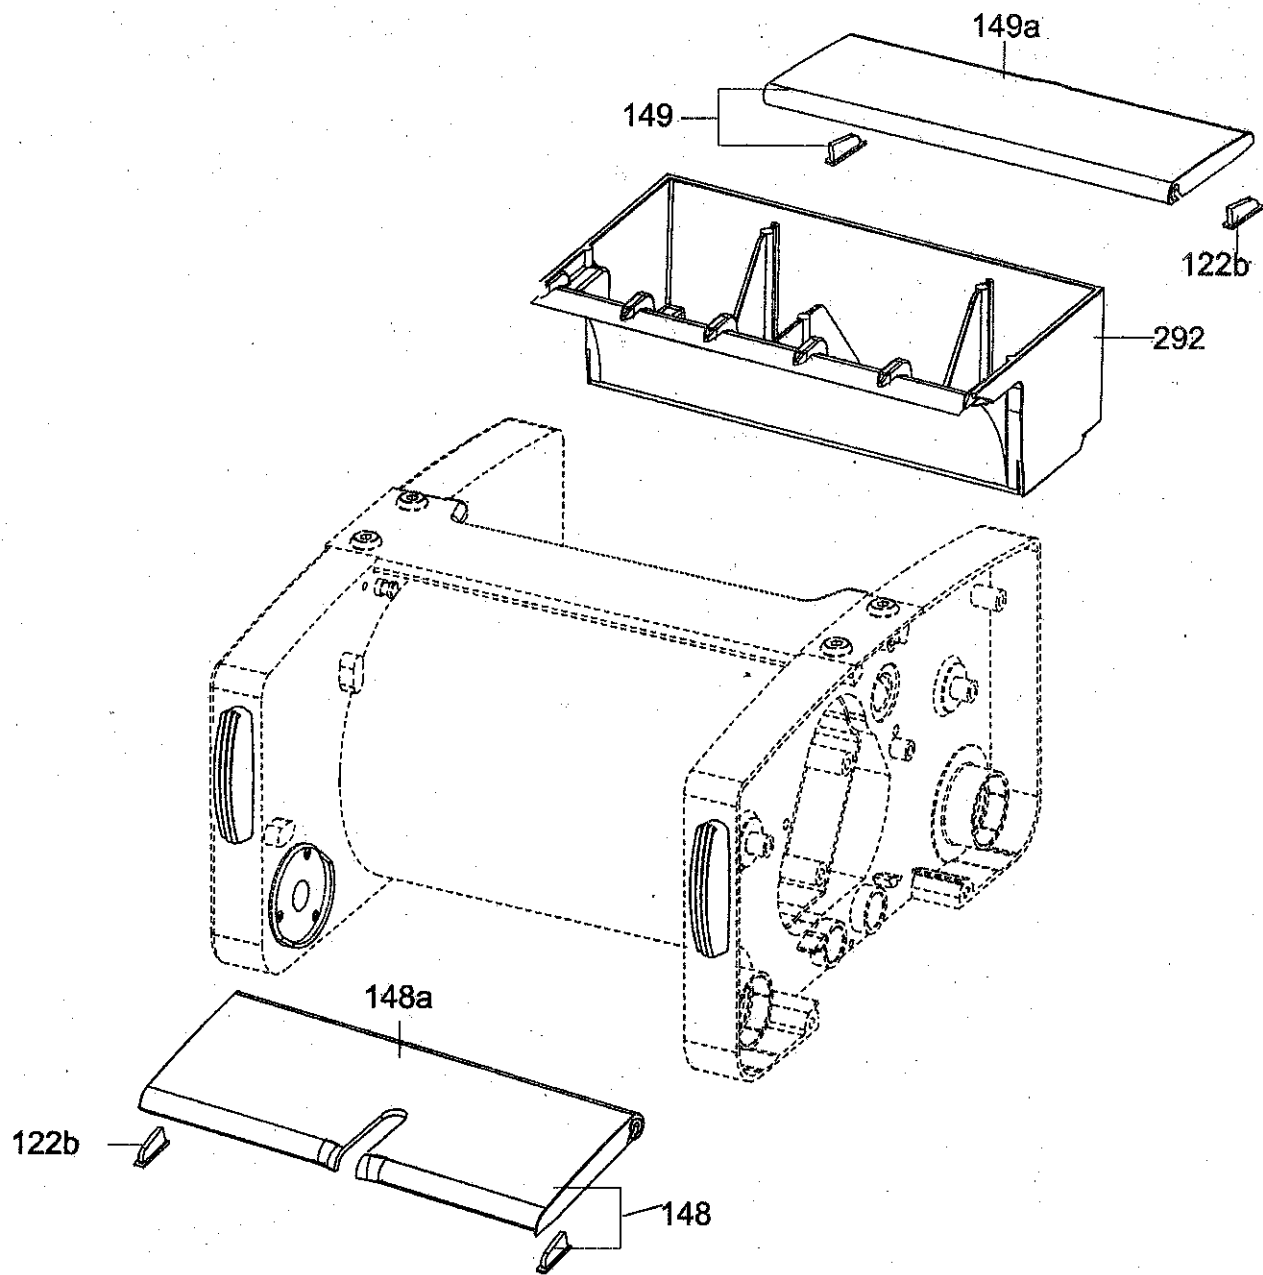

Tank Assembly

11

Ref.No	Part No	Description	Size	Qty
3	818102	CRPH SCREW	M4x8	3
13	845042	WASHER	4.2x12x1.6	3
30	925015	VALVE BODY		1
40	925042	GASKET		1
73	925120	SELF TAPPING SCREW		2
74	925123	SPACER		1
122b	925162	LID PAD		4
124	925841	FILTER		1
148	928762	LID ASSY-FRESH WATER		1
148a	928002	LID-FRESH WATER		1
149	928763	LID ASSY-DIRTY WATER		1
149a	928041	LID-DIRTY WATER		1
290	552530057	CHANNEL-TANK-24		1
292	552580234	DIRTY WATER TANK		1
387	552580477	FRESH WATER TANK W/LABEL		1
388	552580466	TANK ASSY COMPLETE FRESH WATER-W24N		1