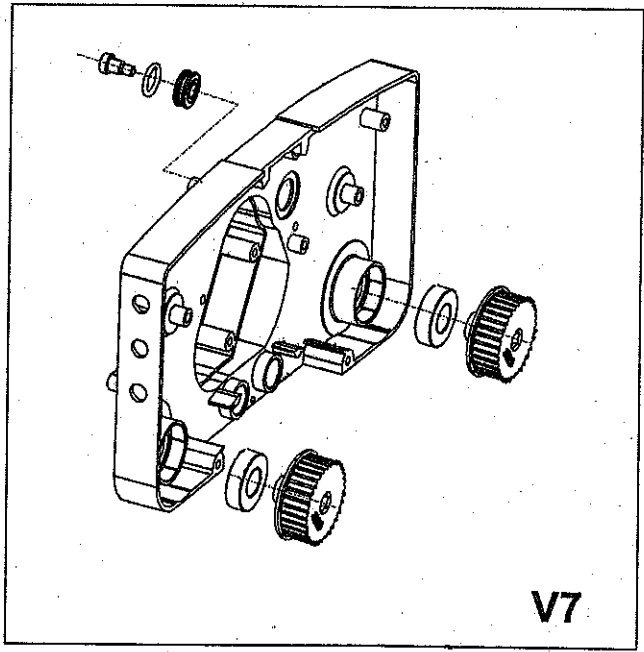

## CONTENTS

Housing-Drive Side	5
Housing-Idle Side	7 & 9
Tank Assembly	11
Lever and Guide Link Mechanism	13
Handle Assembly	15
Motor, Drum and Bridge Assembly	17
Accessories	19

---

---

# Housing-Drive Side

5

Ref.No	Part No	Description	Size	Qty
1	814103	CSK SCREW	M4x10	4
2	818001	CRPH SCREW	M3x6	6
7	829321	CSK SCREW	M6x14	3
9	832303	ALLEN SCREW	M6x10	2
10	832305	ALLEN SCREW	M6x16	7
11	832307	ALLEN SCREW	M6x20	2
13	845042	WASHER	4.2x12x1.6	4
19	875010	BEARING	6003 2RS	9
20	875011	BEARING	608 2Z	1
24	925001	BELT	500 5 M	1
25	925002	BELT	425 5 M	1
28	925012	WASHER		2
32	925018	BUMPER		1
34	925026	BUMPER		1
39	925040	STUB AXLE		1
42	925047	BRUSH SLIDER		1
43	925048	SLIDER HOUSING		1
46	925054	SEAL		2
49	925064	PINION		1
53	925073	DRUM SPROCKET		1
59	925092	PIN		1
62	925099	O' RING		1
63	925102	SHIELD		1
73	925120	SELF TAPPING SCREW		4
77	925130	CAP		2
80	925227	GEAR HOUSING		1
83	925181	HOUSING SPROCKET		1
84	925182	SEAL		1
87	925193	GEAR LH		1
88	925194	GEAR - RH		1
92	925219	SHIELD		2
93	925220	ROLLER		1
105	925249	BUMPER SLEEVE		3
111	925804	BRUSH SPROCKET		2
114	925813	GEAR SPROCKET		2
115	925815	IDLER ASSY		1
115a	925075	SPROCKET		1
115b	925046	HUB		2
116	925816	IDLER ASSY		1
116a	925061	SLEEVE		1
260	925579	DRUM PINION ASSY		1
311	925530	GEAR HOUSING ASSY		1
V7	552580456	HOUSING ASSY DRIVE-24		1
V8	552530082	COVER		1
V10	552580458	HOUSING ASSY COMPLETE-DRIVE-24		1
V12	552580465	COVER ASSY COMPLETE-DRIVE		1