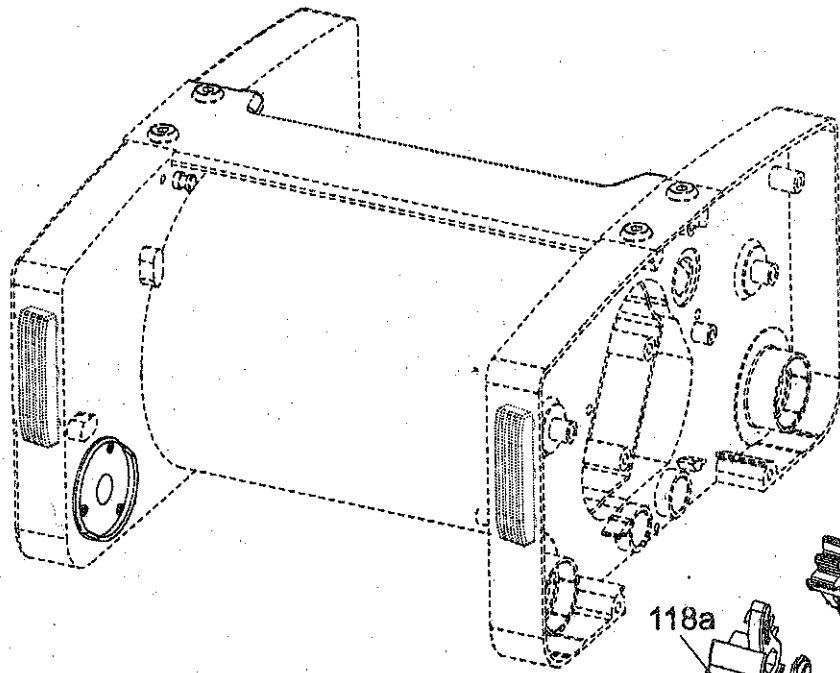

Lever and Guide Link Mechanism

13

Ref.No	Part No	Description	Size	Qty
4	818104	CRPH SCREW	M4x12	2
26	925008	CLEVIS PIN		5
29	925014	CLEVIS PIN		1
41	925043	LINK		1
45	925053	SHIELD		8
47	925055	LEVER		2
64	925105	LEVER BUTTON		4
76	925129	CIRCLIP		6
78	925139	LINK GUIDE		1
82	925180	SPRING		1
91	925212	BUSH		1
113	925810	WHEEL		4
118	925822	LEVER ASSY		1
118a	925085	LEVER		1
119	925823	LEVER ASSY		2
119a	925086	LEVER		2
120	925824	LEVER ASSY		1
120a	925087	LEVER		1
128	928085	LEVER SWITCH		1