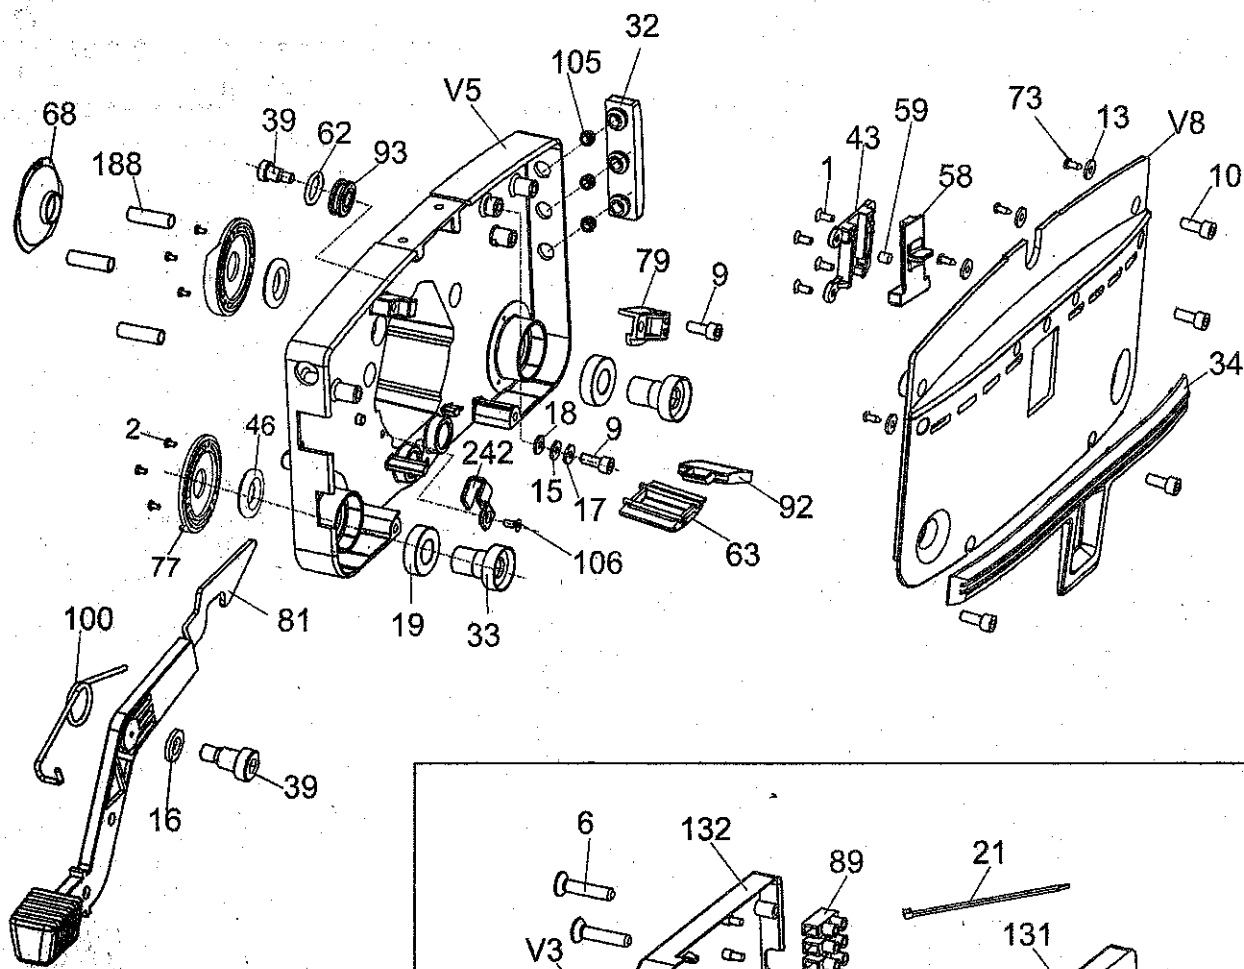

## CONTENTS

Housing-Drive Side	5
Housing-Idle Side	7 & 9
Tank Assembly	11
Lever and Guide Link Mechanism	13
Handle Assembly	15
Motor, Drum and Bridge Assembly	17
Accessories	19

---

---

# Housing-Drive Side

5

Ref.No	Part No	Description	Size	Qty
1	814103	CSK SCREW	M4x10	4
2	818001	CRPH SCREW	M3x6	6
7	829321	CSK SCREW	M6x14	3
9	832303	ALLEN SCREW	M6x10	2
10	832305	ALLEN SCREW	M6x16	7
11	832307	ALLEN SCREW	M6x20	2
13	845042	WASHER	4.2x12x1.6	4
19	875010	BEARING	6003 2RS	9
20	875011	BEARING	608 2Z	1
24	925001	BELT	500 5 M	1
25	925002	BELT	425 5 M	1
28	925012	WASHER		2
32	925018	BUMPER		1
34	925026	BUMPER		1
39	925040	STUB AXLE		1
42	925047	BRUSH SLIDER		1
43	925048	SLIDER HOUSING		1
46	925054	SEAL		2
49	925064	PINION		1
53	925073	DRUM SPROCKET		1
59	925092	PIN		1
62	925099	O' RING		1
63	925102	SHIELD		1
73	925120	SELF TAPPING SCREW		4
77	925130	CAP		2
80	925227	GEAR HOUSING		1
83	925181	HOUSING SPROCKET		1
84	925182	SEAL		1
87	925193	GEAR LH		1
88	925194	GEAR - RH		1
92	925219	SHIELD		2
93	925220	ROLLER		1
105	925249	BUMPER SLEEVE		3
111	925804	BRUSH SPROCKET		2
114	925813	GEAR SPROCKET		2
115	925815	IDLER ASSY		1
115a	925075	SPROCKET		1
115b	925046	HUB		2
116	925816	IDLER ASSY		1
116a	925061	SLEEVE		1
260	925579	DRUM PINION ASSY		1
311	925530	GEAR HOUSING ASSY		1
V7	552580456	HOUSING ASSY DRIVE-24		1
V8	552530082	COVER		1
V10	552580458	HOUSING ASSY COMPLETE-DRIVE-24		1
V12	552580465	COVER ASSY COMPLETE-DRIVE		1