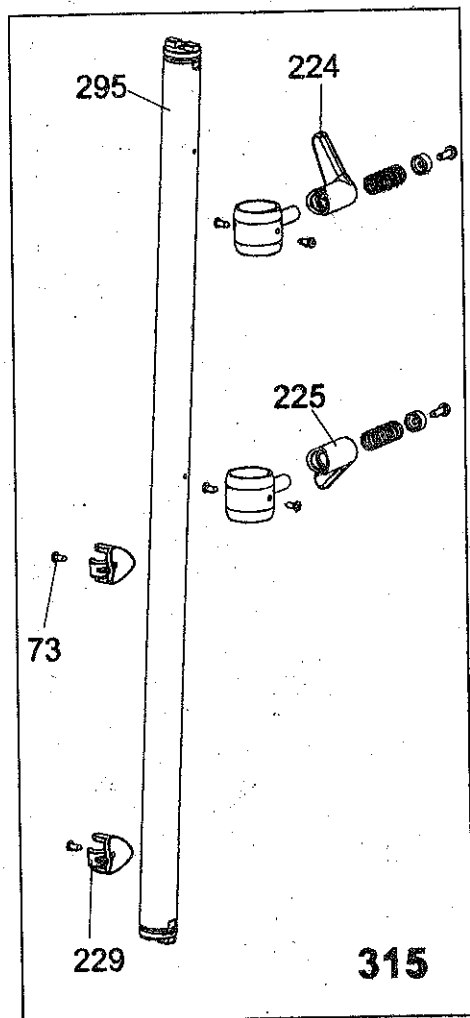

# Tank Assembly

11

Ref.No	Part No	Description	Size	Qty
3	818102	CRPH SCREW	M4x8	3
13	845042	WASHER	4.2x12x1.6	3
30	925015	VALVE BODY		1
40	925042	GASKET		1
73	925120	SELF TAPPING SCREW		2
74	925123	SPACER		1
122b	925162	LID PAD		4
124	925841	FILTER		1
148	928762	LID ASSY-FRESH WATER		1
148a	928002	LID-FRESH WATER		1
149	928763	LID ASSY-DIRTY WATER		1
149a	928041	LID-DIRTY WATER		1
290	552530057	CHANNEL-TANK-24		1
292	552580234	DIRTY WATER TANK		1
387	552580477	FRESH WATER TANK W/LABEL		1
388	552580466	TANK ASSY COMPLETE FRESH WATER-W24N		1

# Handle Assembly

15

Ref.No	Part No	Description	Size	Qty
3	818102	CRPH SCREW	M4x8	1
4	818104	CRPH SCREW	M4x12	6
11	832307	ALLEN SCREW	M6x20	2
12	844063	WASHER	6.4x18x2	4
23	922289	CABLE RETAINER		1
35	925028	CLAMP		1
52	925069	BASE-CABLE HOLDER		4
57	925082	CLAMP		1
60	925096	NUT		1
65	925106	SPRING		4
66	925107	WASHER		4
71	925115	PLUG		2
73	925120	SELF TAPPING SCREW		10
126	928766	KNOB		2
139	928014	CAP		1
146	928751	BOTTOM HANDLE		1
147	928753	TOP HANDLE		1
189	925274	SLEEVE		1
190	925509	PULL CABLE-N		1
224	925305	KNOB-CABLE HOLDER-II		2
225	925306	KNOB-CABLE HOLDER-I		2
229	925340	GUIDE		1
293	552530058	PULL HANDLE		1
294	552580262	PIPE-LH		1
295	552580263	PIPE-RH		1
315	552580265	PIPE HANDLE ASSY COMPLETE-N-RH		1
316	552580264	PIPE HANDLE ASSY COMPLETE-N-LH		1
320	552580268	TOP HANDLE w/PULL CABLE ASSY-24N		1
V4	925925	POWER CORD INDIA OTHERS		1
V4	925920	POWER CORD EUROPE		1
V4	925922	POWER CORD USA/CANADA		1
V4	925921	POWER CORD AUSTRALIA		1
V4	552590009	POWER CORD SOUTHAFRICA		1
V4	928549	POWER CORD ITALY		1
V4	925923	POWER CORD UK		1