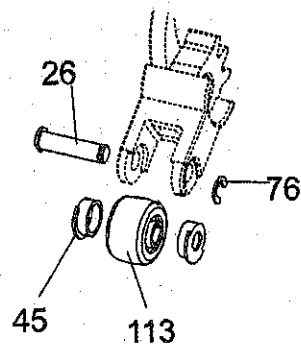

Lever and Guide Link Mechanism

13

Ref.No	Part No	Description	Size	Qty
4	818104	CRPH SCREW	M4x12	2
26	925008	CLEVIS PIN		5
29	925014	CLEVIS PIN		1
41	925043	LINK		1
45	925053	SHIELD		8
47	925055	LEVER		2
64	925105	LEVER BUTTON		4
76	925129	CIRCLIP		6
78	925139	LINK GUIDE		1
82	925180	SPRING		1
91	925212	BUSH		1
113	925810	WHEEL		4
118	925822	LEVER ASSY		1
118a	925085	LEVER		1
119	925823	LEVER ASSY		2
119a	925086	LEVER		2
120	925824	LEVER ASSY		1
120a	925087	LEVER		1
128	928085	LEVER SWITCH		1