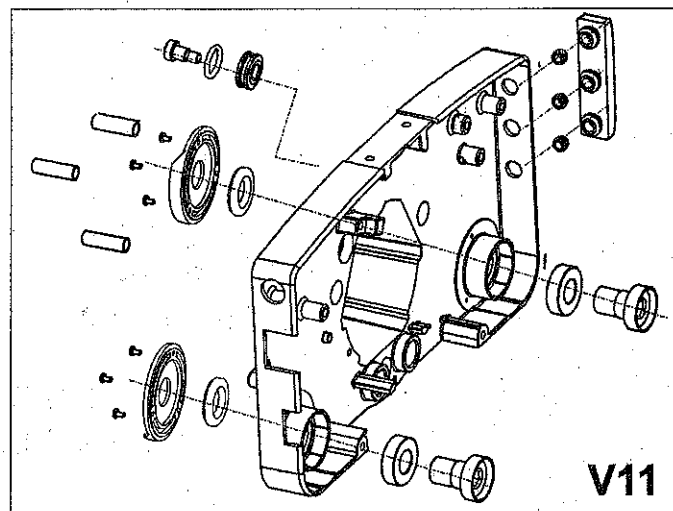

## CONTENTS

Housing-Drive Side	5
Housing-Idle Side	7 & 9
Tank Assembly	11
Lever and Guide Link Mechanism	13
Handle Assembly	15
Motor, Drum and Bridge Assembly	17
Accessories	19

---

---

# Housing-Drive Side

5

Ref.No	Part No	Description	Size	Qty
1	814103	CSK SCREW	M4x10	4
2	818001	CRPH SCREW	M3x6	6
7	829321	CSK SCREW	M6x14	3
9	832303	ALLEN SCREW	M6x10	2
10	832305	ALLEN SCREW	M6x16	7
11	832307	ALLEN SCREW	M6x20	2
13	845042	WASHER	4.2x12x1.6	4
19	875010	BEARING	6003 2RS	9
20	875011	BEARING	608 2Z	1
24	925001	BELT	500 5 M	1
25	925002	BELT	425 5 M	1
28	925012	WASHER		2
32	925018	BUMPER		1
34	925026	BUMPER		1
39	925040	STUB AXLE		1
42	925047	BRUSH SLIDER		1
43	925048	SLIDER HOUSING		1
46	925054	SEAL		2
49	925064	PINION		1
53	925073	DRUM SPROCKET		1
59	925092	PIN		1
62	925099	O' RING		1
63	925102	SHIELD		1
73	925120	SELF TAPPING SCREW		4
77	925130	CAP		2
80	925227	GEAR HOUSING		1
83	925181	HOUSING SPROCKET		1
84	925182	SEAL		1
87	925193	GEAR LH		1
88	925194	GEAR - RH		1
92	925219	SHIELD		2
93	925220	ROLLER		1
105	925249	BUMPER SLEEVE		3
111	925804	BRUSH SPROCKET		2
114	925813	GEAR SPROCKET		2
115	925815	IDLER ASSY		1
115a	925075	SPROCKET		1
115b	925046	HUB		2
116	925816	IDLER ASSY		1
116a	925061	SLEEVE		1
260	925579	DRUM PINION ASSY		1
311	925530	GEAR HOUSING ASSY		1
V7	552580456	HOUSING ASSY DRIVE-24		1
V8	552530082	COVER		1
V10	552580458	HOUSING ASSY COMPLETE-DRIVE-24		1
V12	552580465	COVER ASSY COMPLETE-DRIVE		1