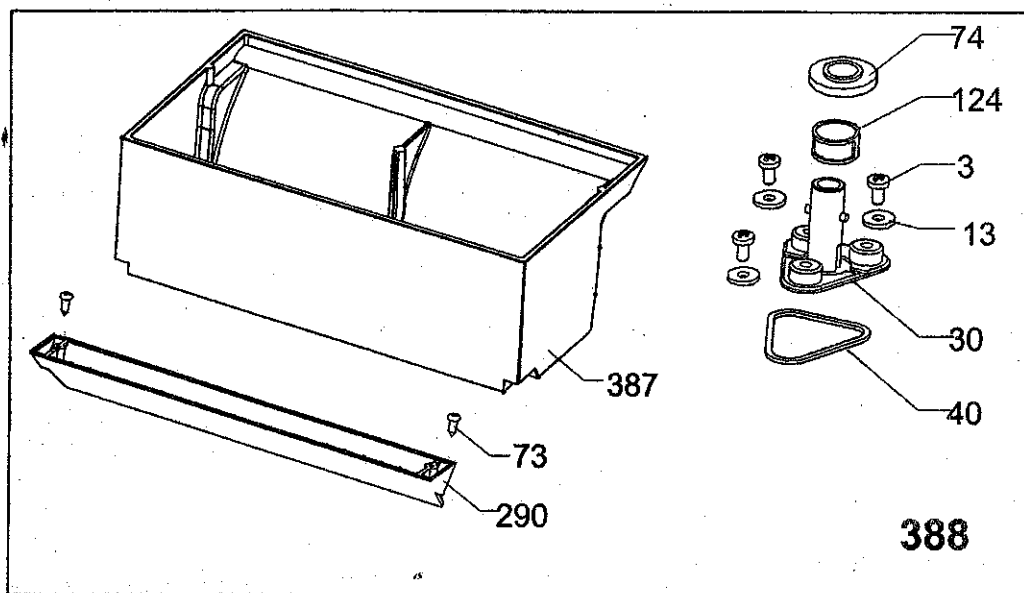

Tank Assembly

11

Ref.No	Part No	Description	Size	Qty
3	818102	CRPH SCREW	M4x8	3
13	845042	WASHER	4.2x12x1.6	3
30	925015	VALVE BODY		1
40	925042	GASKET		1
73	925120	SELF TAPPING SCREW		2
74	925123	SPACER		1
122b	925162	LID PAD		4
124	925841	FILTER		1
148	928762	LID ASSY-FRESH WATER		1
148a	928002	LID-FRESH WATER		1
149	928763	LID ASSY-DIRTY WATER		1
149a	928041	LID-DIRTY WATER		1
290	552530057	CHANNEL-TANK-24		1
292	552580234	DIRTY WATER TANK		1
387	552580477	FRESH WATER TANK W/LABEL		1
388	552580466	TANK ASSY COMPLETE FRESH WATER-W24N		1