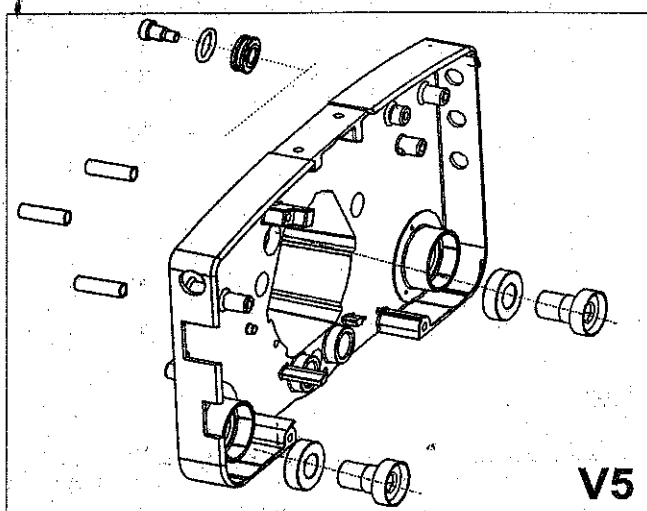

## CONTENTS

Housing-Drive Side	5
Housing-Idle Side	7 & 9
Tank Assembly	11
Lever and Guide Link Mechanism	13
Handle Assembly	15
Motor, Drum and Bridge Assembly	17
Accessories	19

---

---

# Housing-Drive Side

5

Ref.No	Part No	Description	Size	Qty
1	814103	CSK SCREW	M4x10	4
2	818001	CRPH SCREW	M3x6	6
7	829321	CSK SCREW	M6x14	3
9	832303	ALLEN SCREW	M6x10	2
10	832305	ALLEN SCREW	M6x16	7
11	832307	ALLEN SCREW	M6x20	2
13	845042	WASHER	4.2x12x1.6	4
19	875010	BEARING	6003 2RS	9
20	875011	BEARING	608 2Z	1
24	925001	BELT	500 5 M	1
25	925002	BELT	425 5 M	1
28	925012	WASHER		2
32	925018	BUMPER		1
34	925026	BUMPER		1
39	925040	STUB AXLE		1
42	925047	BRUSH SLIDER		1
43	925048	SLIDER HOUSING		1
46	925054	SEAL		2
49	925064	PINION		1
53	925073	DRUM SPROCKET		1
59	925092	PIN		1
62	925099	O' RING		1
63	925102	SHIELD		1
73	925120	SELF TAPPING SCREW		4
77	925130	CAP		2
80	925227	GEAR HOUSING		1
83	925181	HOUSING SPROCKET		1
84	925182	SEAL		1
87	925193	GEAR LH		1
88	925194	GEAR - RH		1
92	925219	SHIELD		2
93	925220	ROLLER		1
105	925249	BUMPER SLEEVE		3
111	925804	BRUSH SPROCKET		2
114	925813	GEAR SPROCKET		2
115	925815	IDLER ASSY		1
115a	925075	SPROCKET		1
115b	925046	HUB		2
116	925816	IDLER ASSY		1
116a	925061	SLEEVE		1
260	925579	DRUM PINION ASSY		1
311	925530	GEAR HOUSING ASSY		1
V7	552580456	HOUSING ASSY DRIVE-24		1
V8	552530082	COVER		1
V10	552580458	HOUSING ASSY COMPLETE-DRIVE-24		1
V12	552580465	COVER ASSY COMPLETE-DRIVE		1