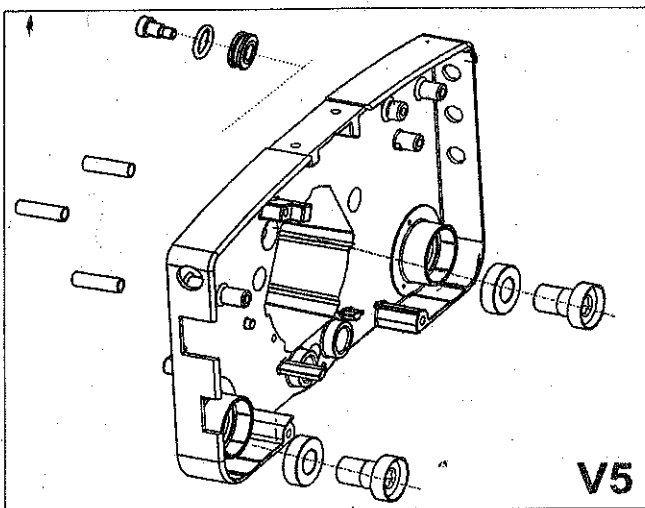

Housing-Idle Side

9

Ref.No	Part No	Description	Size	Qty
105	925249	BUMPER SLEEVE		3
106	814102	CSK SCREW	M4x8	1
129	928086	LEVER SWITCH ACT		1
131	928090	INSULATION TOP		1
132	928091	INSULATION BOTTOM		1
133	928107	NUT		1
188	925207	SLEEVE TIE ROD		3
242	925347	CLAMP WIRE		1
313	925531	ELECTRICAL ASSY-13MFD		1
V2	925534	CAPACITOR		1
V3	925166	CIRCUIT BREAKER		1
V5	552580455	HOUSING ASSY IDLE-24		1
V8	552530082	COVER		1
V11	552580457	HOUSING ASSY COMPLETE-IDLE-24		1
V13	552580464	COVER ASSY COMPLETE-IDLE		1