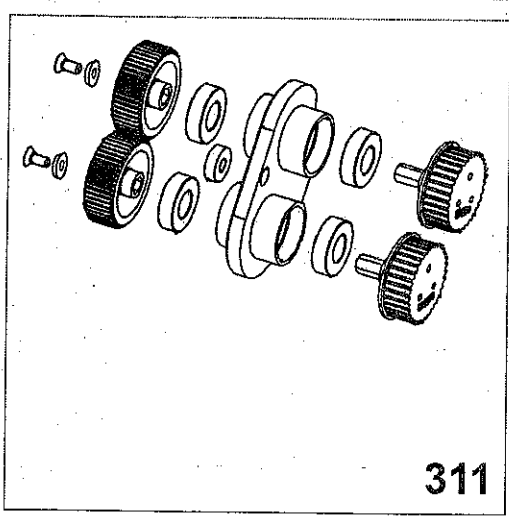

# Housing-Drive Side

5

Ref.No	Part No	Description	Size	Qty
1	814103	CSK SCREW	M4x10	4
2	818001	CRPH SCREW	M3x6	6
7	829321	CSK SCREW	M6x14	3
9	832303	ALLEN SCREW	M6x10	2
10	832305	ALLEN SCREW	M6x16	7
11	832307	ALLEN SCREW	M6x20	2
13	845042	WASHER	4.2x12x1.6	4
19	875010	BEARING	6003 2RS	9
20	875011	BEARING	608 2Z	1
24	925001	BELT	500 5 M	1
25	925002	BELT	425 5 M	1
28	925012	WASHER		2
32	925018	BUMPER		1
34	925026	BUMPER		1
39	925040	STUB AXLE		1
42	925047	BRUSH SLIDER		1
43	925048	SLIDER HOUSING		1
46	925054	SEAL		2
49	925064	PINION		1
53	925073	DRUM SPROCKET		1
59	925092	PIN		1
62	925099	O' RING		1
63	925102	SHIELD		1
73	925120	SELF TAPPING SCREW		4
77	925130	CAP		2
80	925227	GEAR HOUSING		1
83	925181	HOUSING SPROCKET		1
84	925182	SEAL		1
87	925193	GEAR LH		1
88	925194	GEAR - RH		1
92	925219	SHIELD		2
93	925220	ROLLER		1
105	925249	BUMPER SLEEVE		3
111	925804	BRUSH SPROCKET		2
114	925813	GEAR SPROCKET		2
115	925815	IDLER ASSY		1
115a	925075	SPROCKET		1
115b	925046	HUB		2
116	925816	IDLER ASSY		1
116a	925061	SLEEVE		1
260	925579	DRUM PINION ASSY		1
311	925530	GEAR HOUSING ASSY		1
V7	552580456	HOUSING ASSY DRIVE-24		1
V8	552530082	COVER		1
V10	552580458	HOUSING ASSY COMPLETE-DRIVE-24		1
V12	552580465	COVER ASSY COMPLETE-DRIVE		1